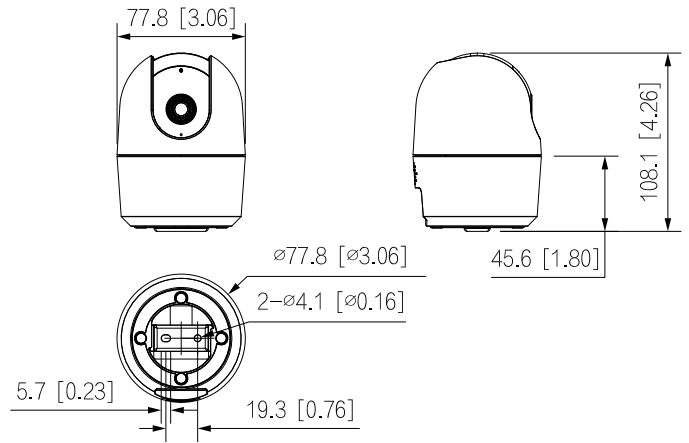

Structure

Casing Material	Plastic
Product Dimensions	φ77.8 mm × 108.1 mm (φ3.06" × 4.26")
Net Weight	200.3 g (0.44 lb)

Ordering Information

Type	Model	Description
3MP Camera	DH-H3AE	3MP Indoor Fixed-focal Wi-Fi Pan & Tilt Network Camera
	H3AE	3MP Indoor Fixed-focal Wi-Fi Pan & Tilt Network Camera
Accessories	A806A-050100U-EU1	5 VDC 1 A Power Adapter
	TF-C100	MicroSD Memory Card

Accessories

Included:

A806A-050100U-EU1
5 VDC 1 A Power Adapter

Optional:

TF-C100
MicroSD Memory Card

Dimensions (mm[inch])

Ceiling Mount	Wall Mount	Table Mount