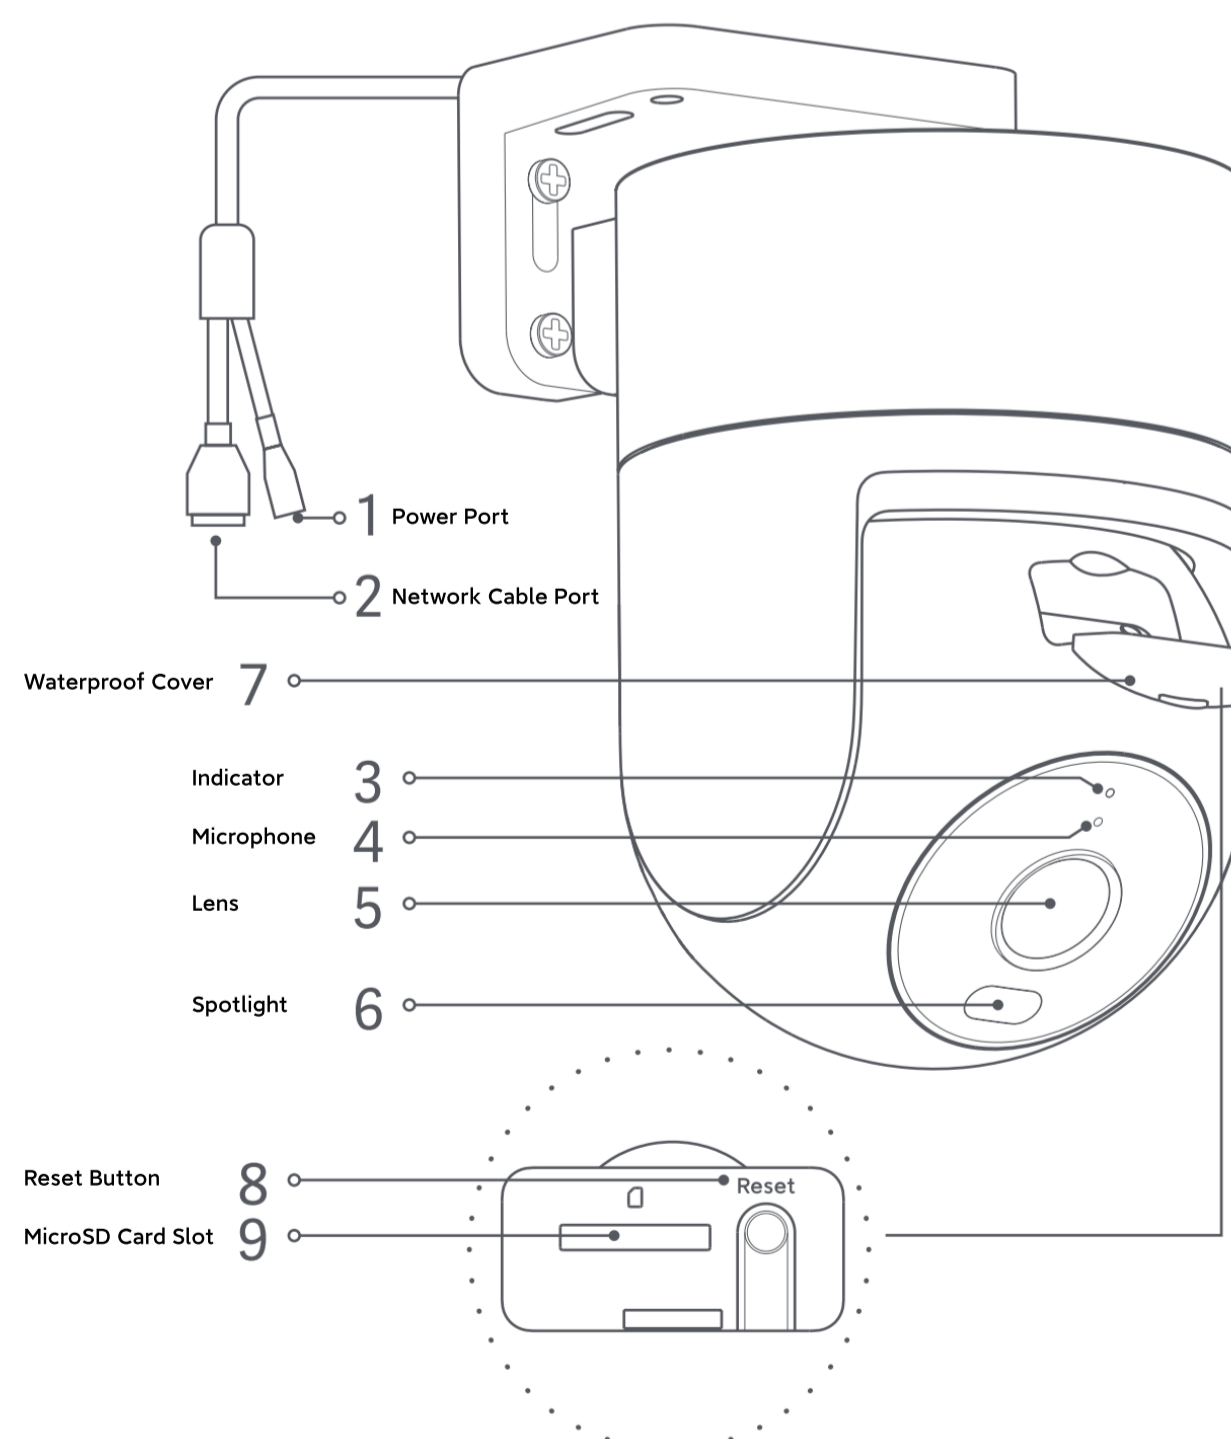

Hassle-free Installation

Supports three installation modes: wall, ceiling and pole.

Multiple Usage Scenarios

Garage

Farm

Vestibule

Backyard

Mall

Power Port

Xiaomi Outdoor Camera CW300

Package Contents

Xiaomi Outdoor Camera CW300, wall mount, power adapter, mounting template sticker, mounting screws, waterproof network port accessories, waterproof tape, user manual, warranty notice, attention sticker

Specifications

Name: Xiaomi Outdoor Camera CW300

Item Dimensions: 168 × 100 × 123 mm

Night Vision Light: 850 nm infrared light × 2, white light × 2

Wireless Connectivity: Wi-Fi IEEE 802.11 b/g/n 2.4 GHz

Wi-Fi Operation Frequency: 2412 – 2472 MHz