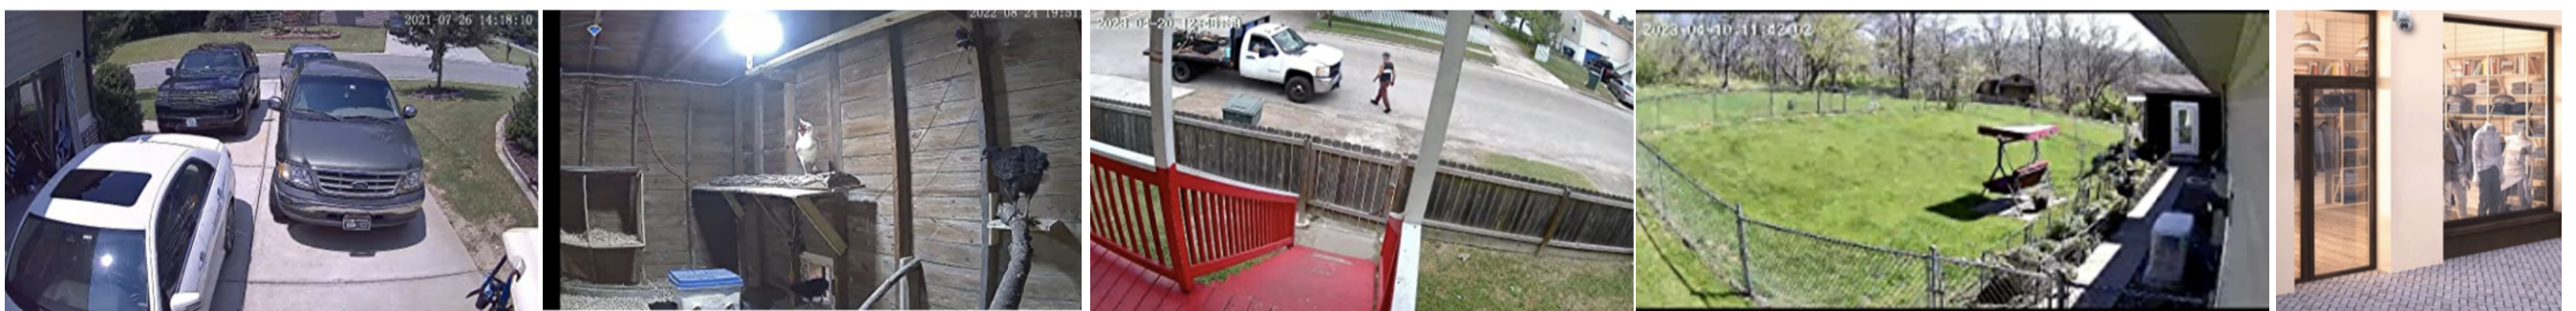

AI Human Detection

When the camera detects the human figure, it can automatically track the movement of the figure and record it by rotating the camera lens.

Alarms with Spotlights and Siren

When the camera detects the motion, the Spotlights and siren immediately works to scare off intruders.

Two Way Talk

Voice calls can be made with the camera through the mobile app.

WiFi&Network Port

It supports 2.4GHz Wi-Fi and has built-in network port.

Secure Encryption

Built-in MJA1 security chip, so that your privacy is better protected.

Hassle-free Installation

Supports three installation modes: wall, ceiling and pole.

Multiple Usage Scenarios

Garage

Farm

Vestibule

Backyard

Mall